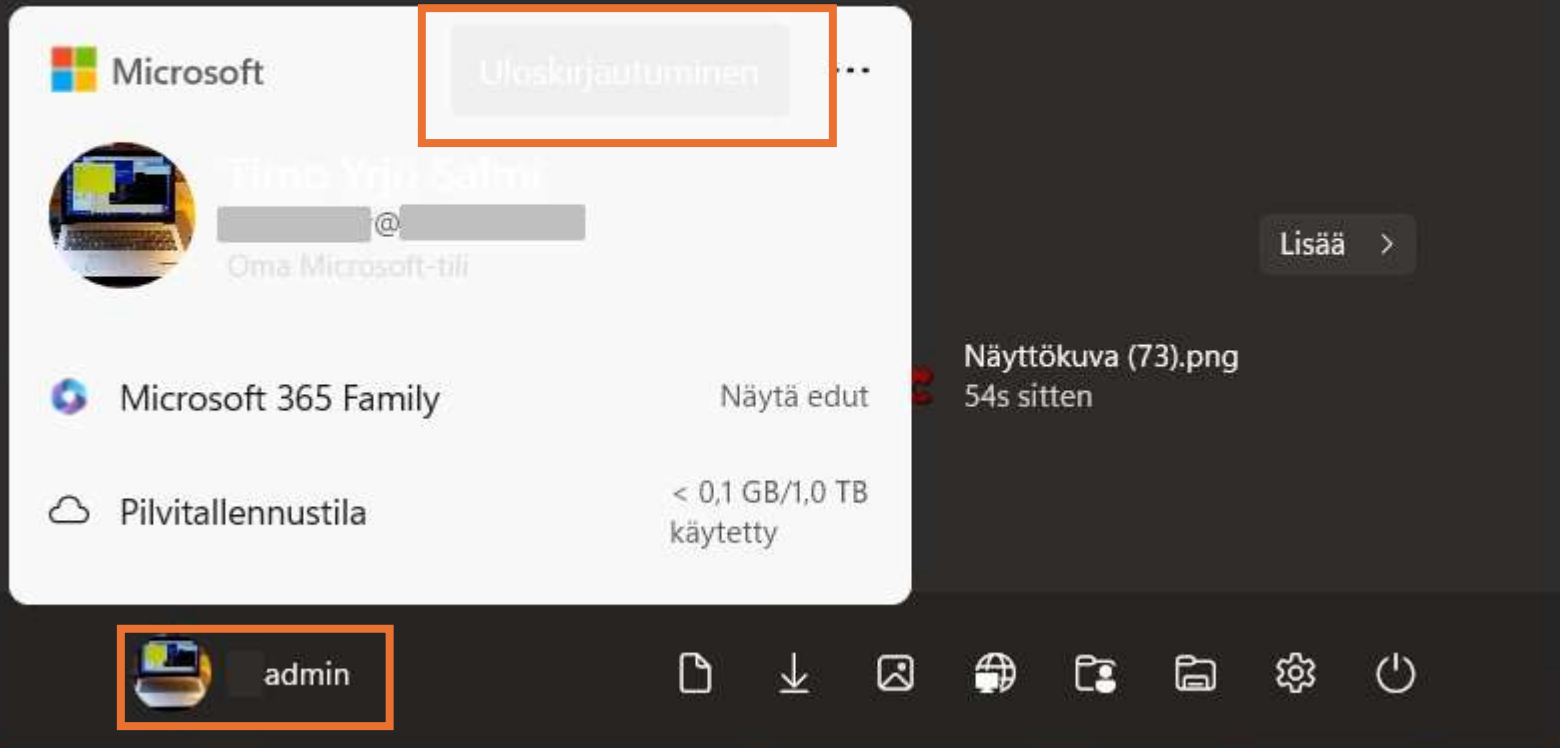

Käyttäjän kirjautuminen ulos

Vaihtoehto 1

Uloskirjautumisen värivika on korjattu päivityksessä

Aloitusvalikko
(Start Menu)
Ctrl + Esc