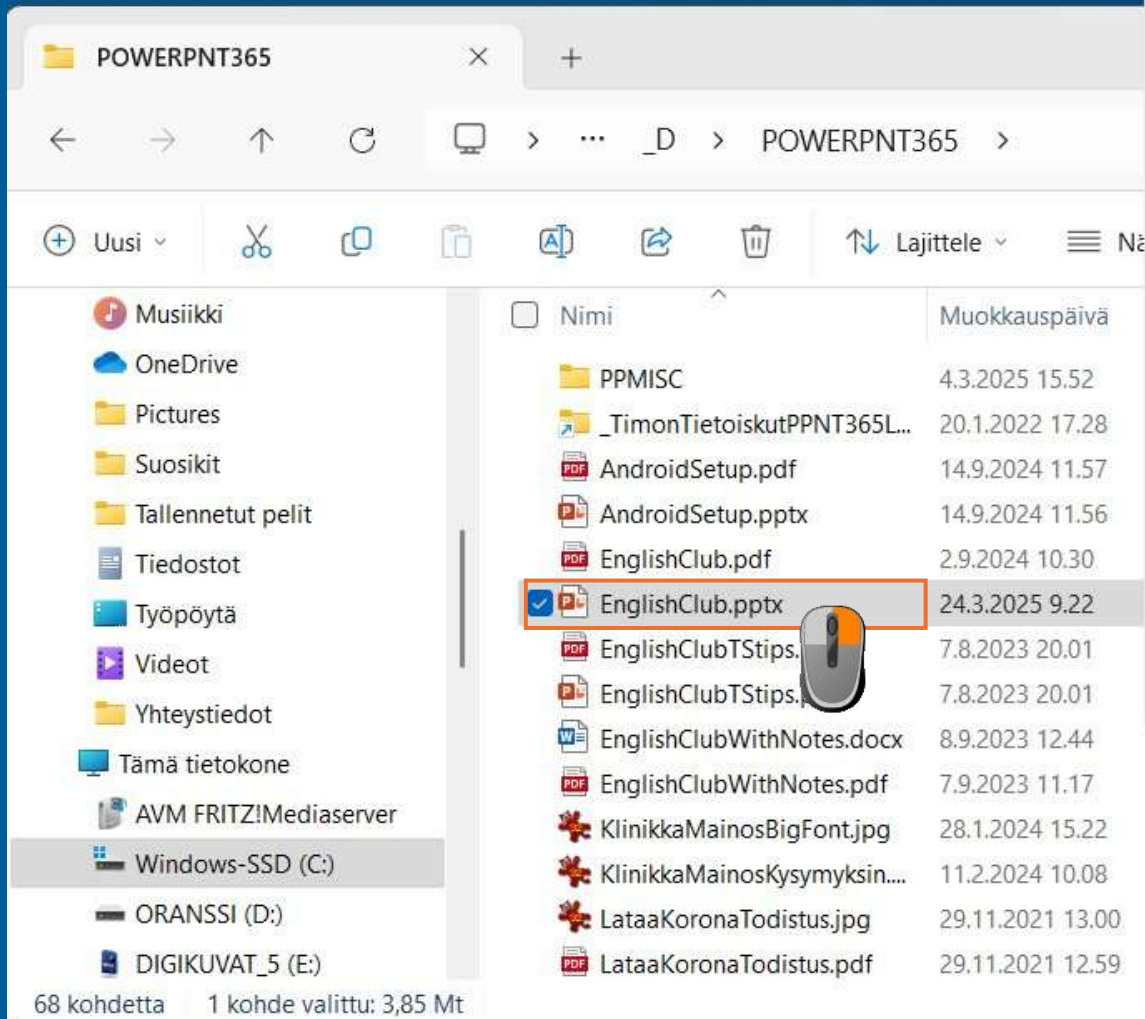

Resurssienhallinnan toimintovalikkojen kerroksia tiedostolle

W11 mukana tuli siis lisäporras